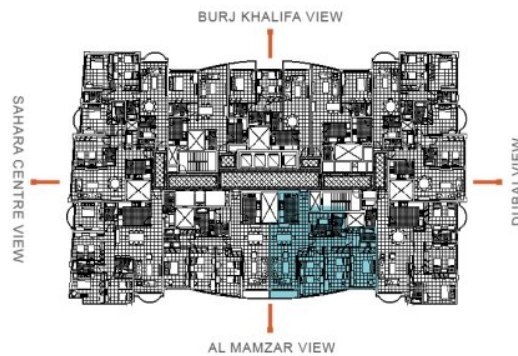

SAHARA TOWER 4
TYPE 5

3

3

2,200 sqft

AMENITIES

24/7 Maintenance • 24/7 Security • Gym • Indoor Swimming Pools • Parking

AL THURIAH

5th - 6th Floor, Sahara Tower 1, Al Nahda, Sharjah, United Arab Emirates
www.althuriah.com | sales@althuriah.com | Tel: +971 6 591 1111